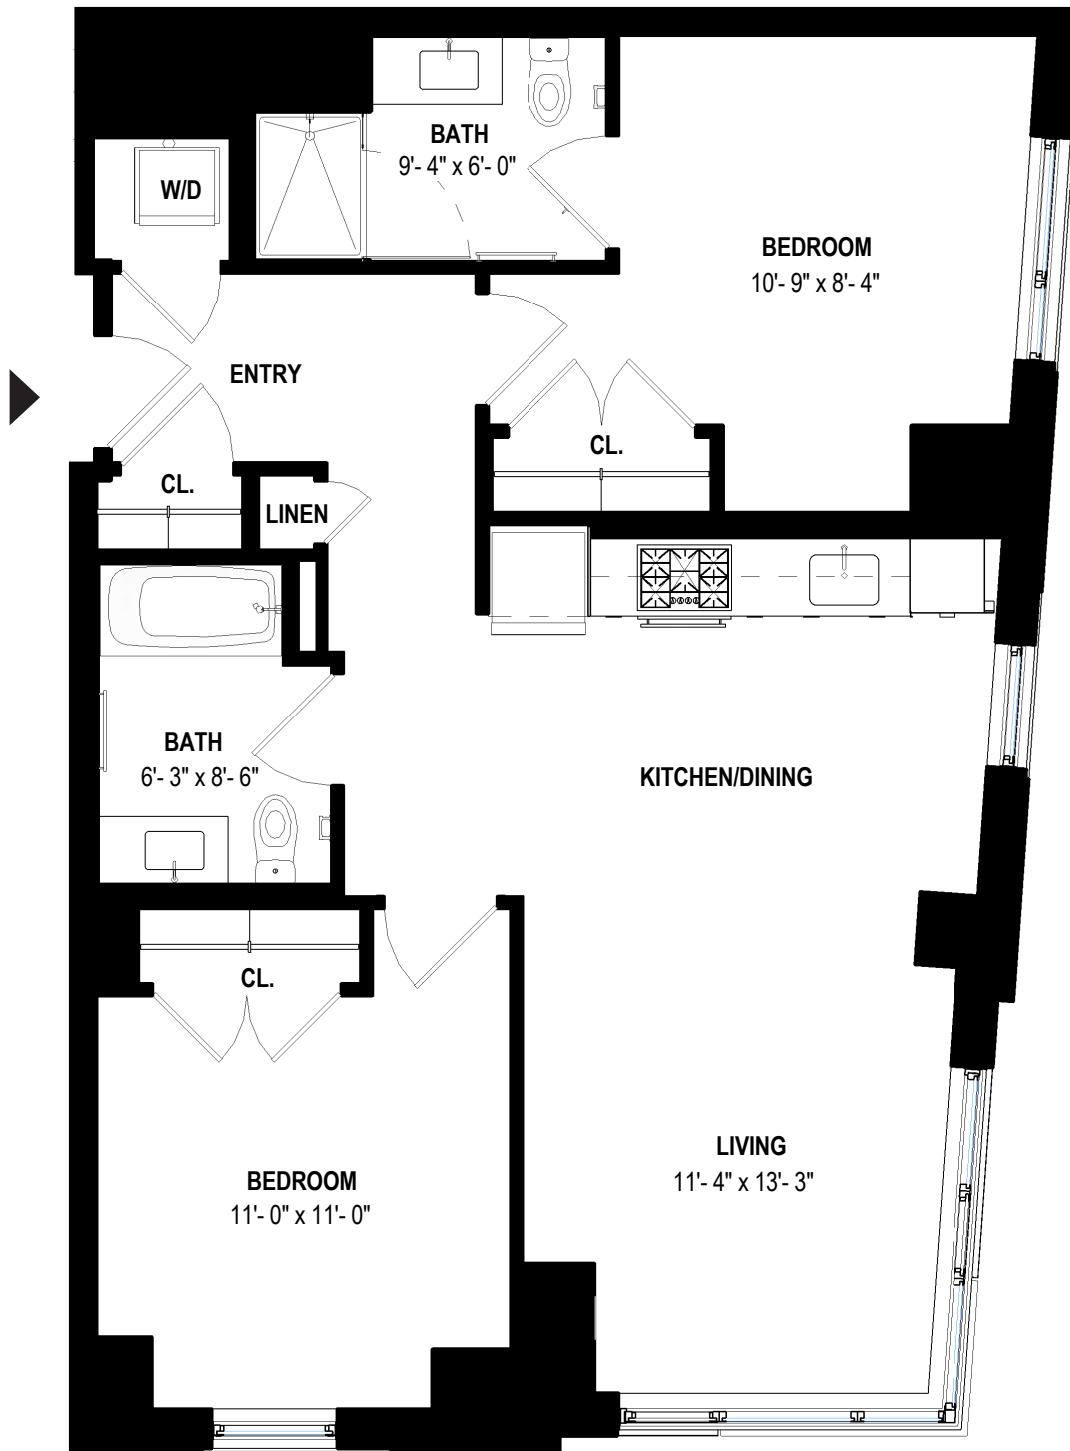

**MOSAIC**  
ON THE RIVERWAY

C-4 STACK | LEVEL 6-10 | 892 SF  
2 BEDROOM | 2 BATH | 5 UNITS

80 - 82 FENWOOD RD | BOSTON, MA 02115

\* Floorplans, square footage, and other information are estimates and approximate for illustrative purposes only. Configuration, features, square footages, and other dimensions are subject to change.